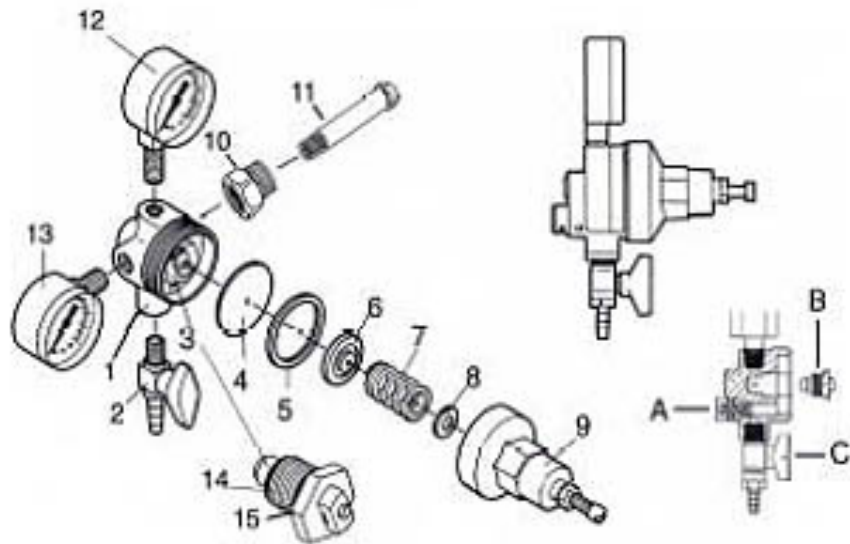

# NITROGEN REGULATOR PARTS

	Description	Item
1	BODY	70012
2	SHUT OFF VALVE (WITH BALL CHECK)	70030
3	SEAT CARTRIDGE	70028
4	DIAPHRAGM	70014
5	BONNET GASKET	70022
6	DIAPHRAGM SEAT	70015
7	BONNET SPRING	70020
8	ADJUSTING SCREW BUTTON	70021
9	BONNET ASSEMBLY	70013
10	TANK CONNECTOR NUT	70097
11	TANK CONNECTOR	70098
12	0-60 LB. GAUGE (R.H.T.)	70071
	0-100 LB. GAUGE (R.H.T.)	70129
	0-160 LB. GAUGE (R.H.T.)	70254
13	0-3000 LB. GAUGE (L.H.T.)	70070
14	SEAT CARTRIDGE O-RING, SMALL	70010
15	SEAT CARTRIDGE O-RING, LARGE	70011
	L.H.T. PLUG	70072
	R.H.T. PLUG	70081
	REPAIR KIT (SEAT CARTRIDGE & DIAPHRAGM)	70229